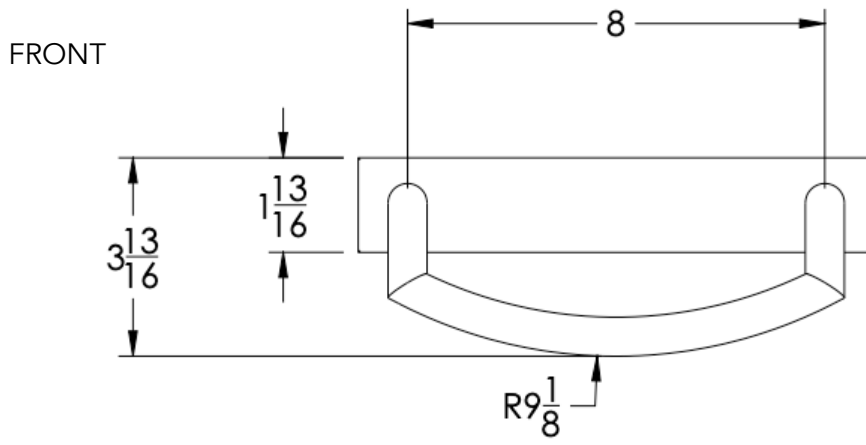

neelnox

LET
THERE
BE **DESIGN.**

FEATURES

- Premium 304 Grade Stainless Steel
- Solid Mount Construction
- Concealed Installation Hardware
- State of the art wall anchors included for installation on Dry wall or Tile

Dimensions in inches

NOTE: Dimensions subject to change without notice.