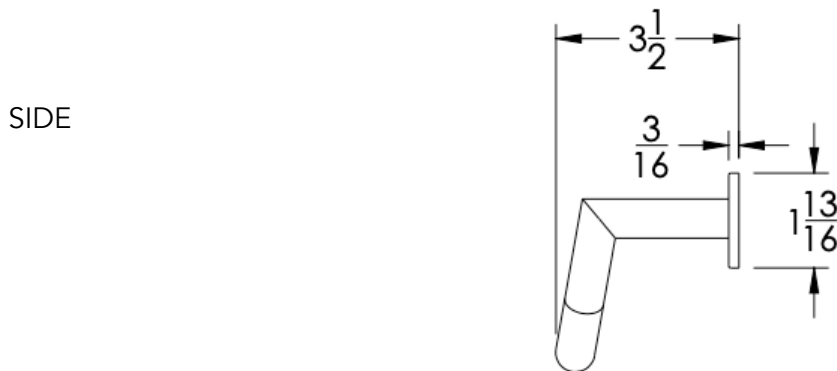

Dimensions in inches

NOTE: Dimensions subject to change without notice.