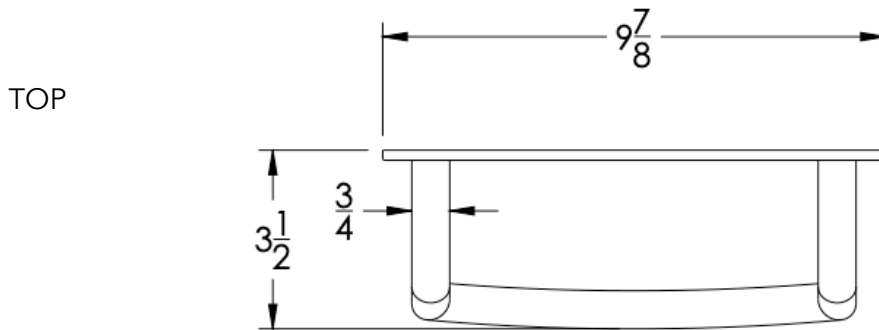

neelnox

LET
THERE
BE **DESIGN.**

FEATURES

- Premium 304 Grade Stainless Steel
- Solid Mount Construction
- Concealed Installation Hardware
- State of the art wall anchors included for installation on Dry wall or Tile

Dimensions in inches

NOTE: Dimensions subject to change without notice.